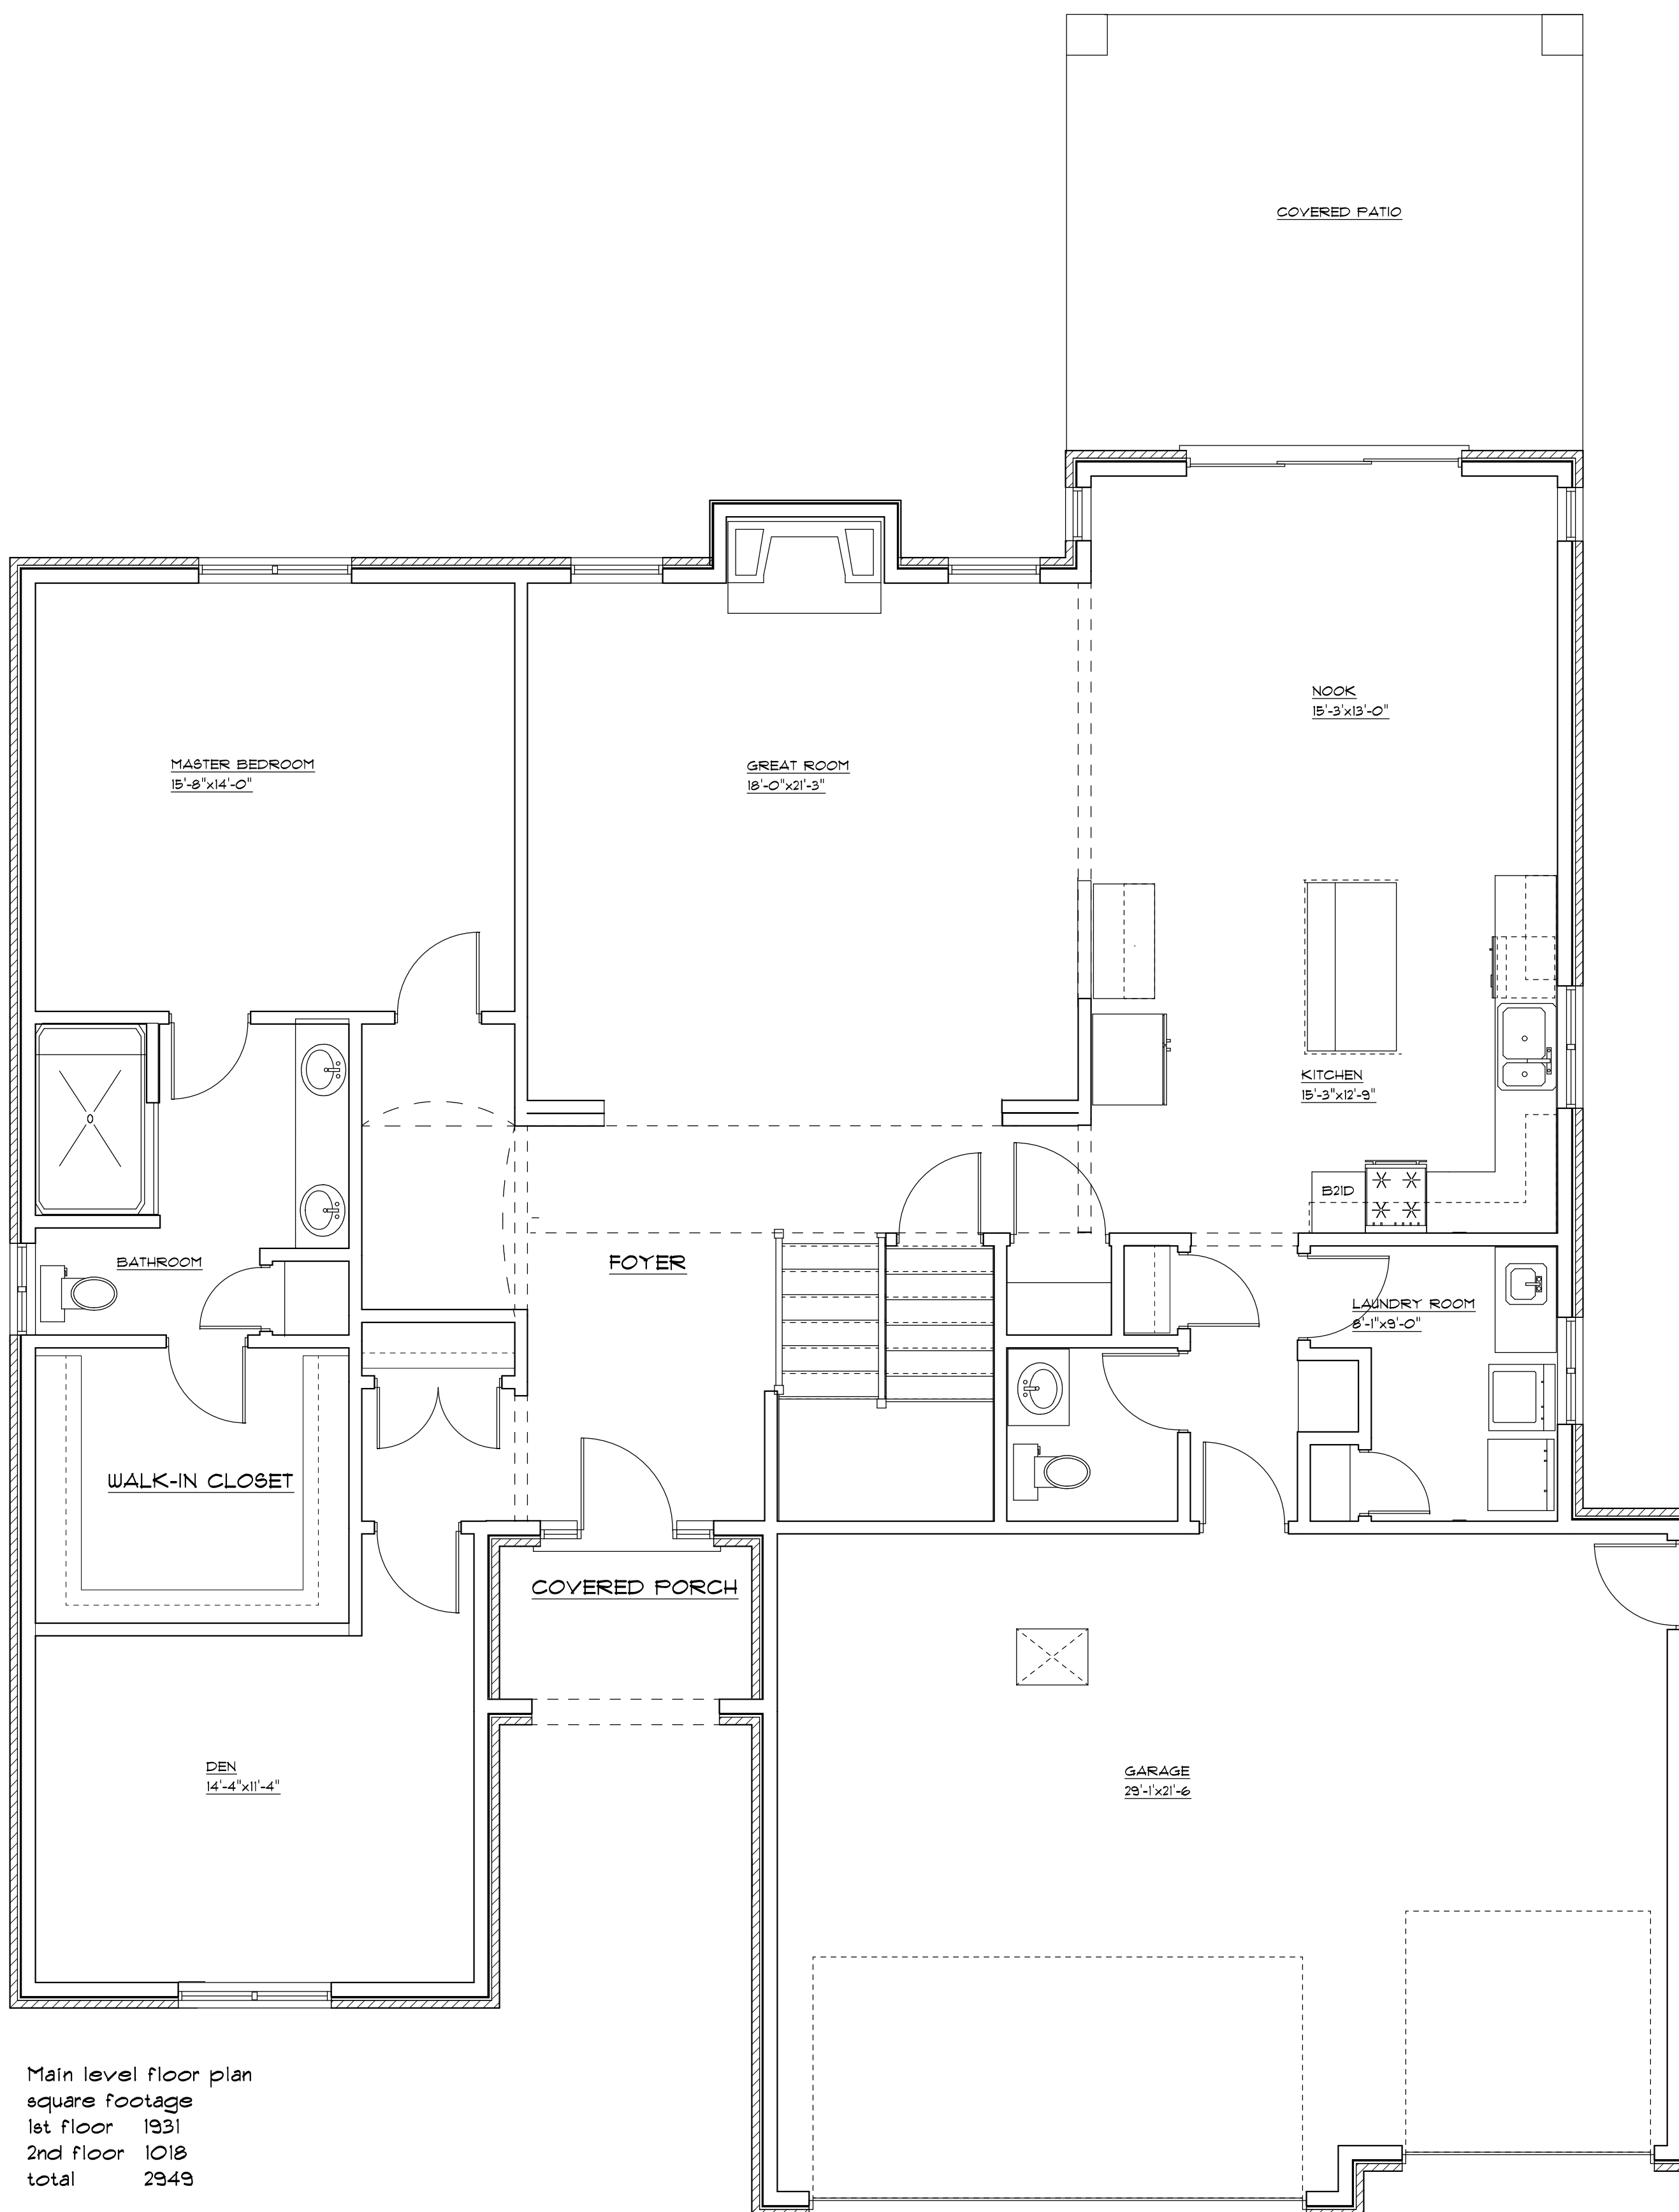

GOLDEN HOMES
2949 SPLIT LEVEL

2ND FLOOR PLAN

Main level floor plan
square footages
1st floor 1931
2nd floor 1018
total 2949

1ST FLOOR PLAN