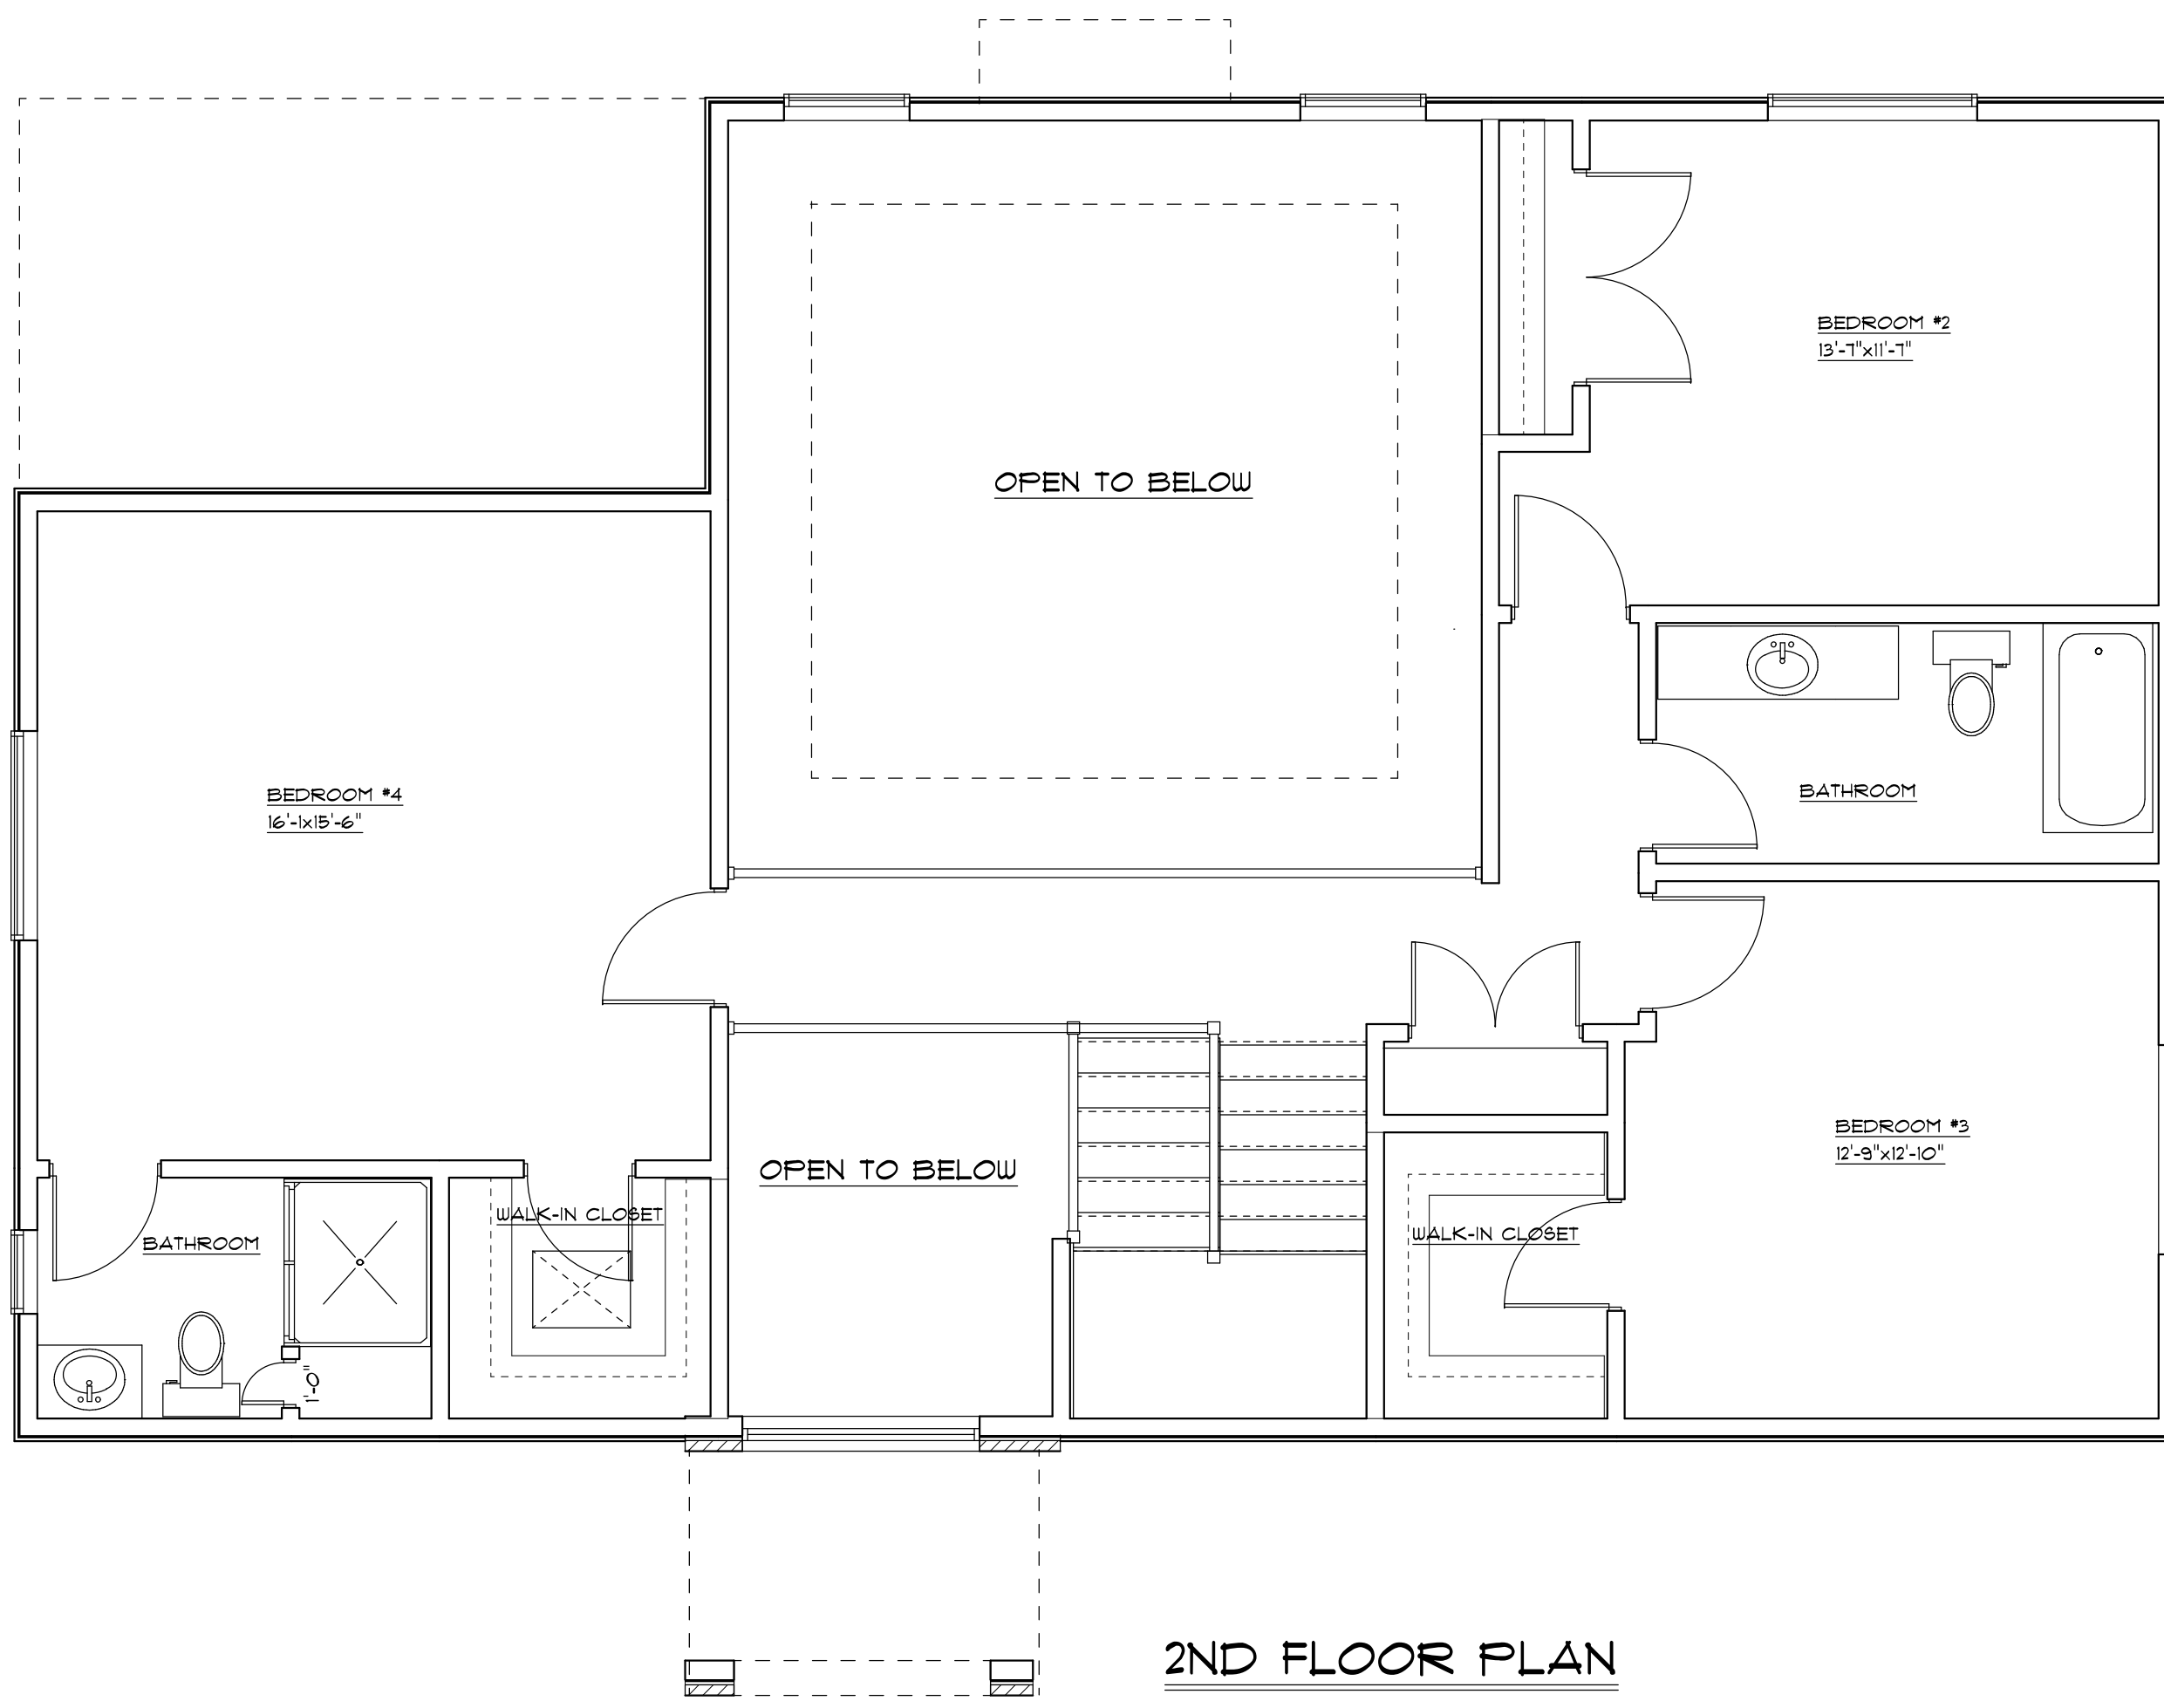

GOLDEN HOMES
2949 SPLIT LEVEL

2ND FLOOR PLAN

Main level floor plan
square footages
1st floor 1931
2nd floor 1018
total 2949

1ST FLOOR PLAN