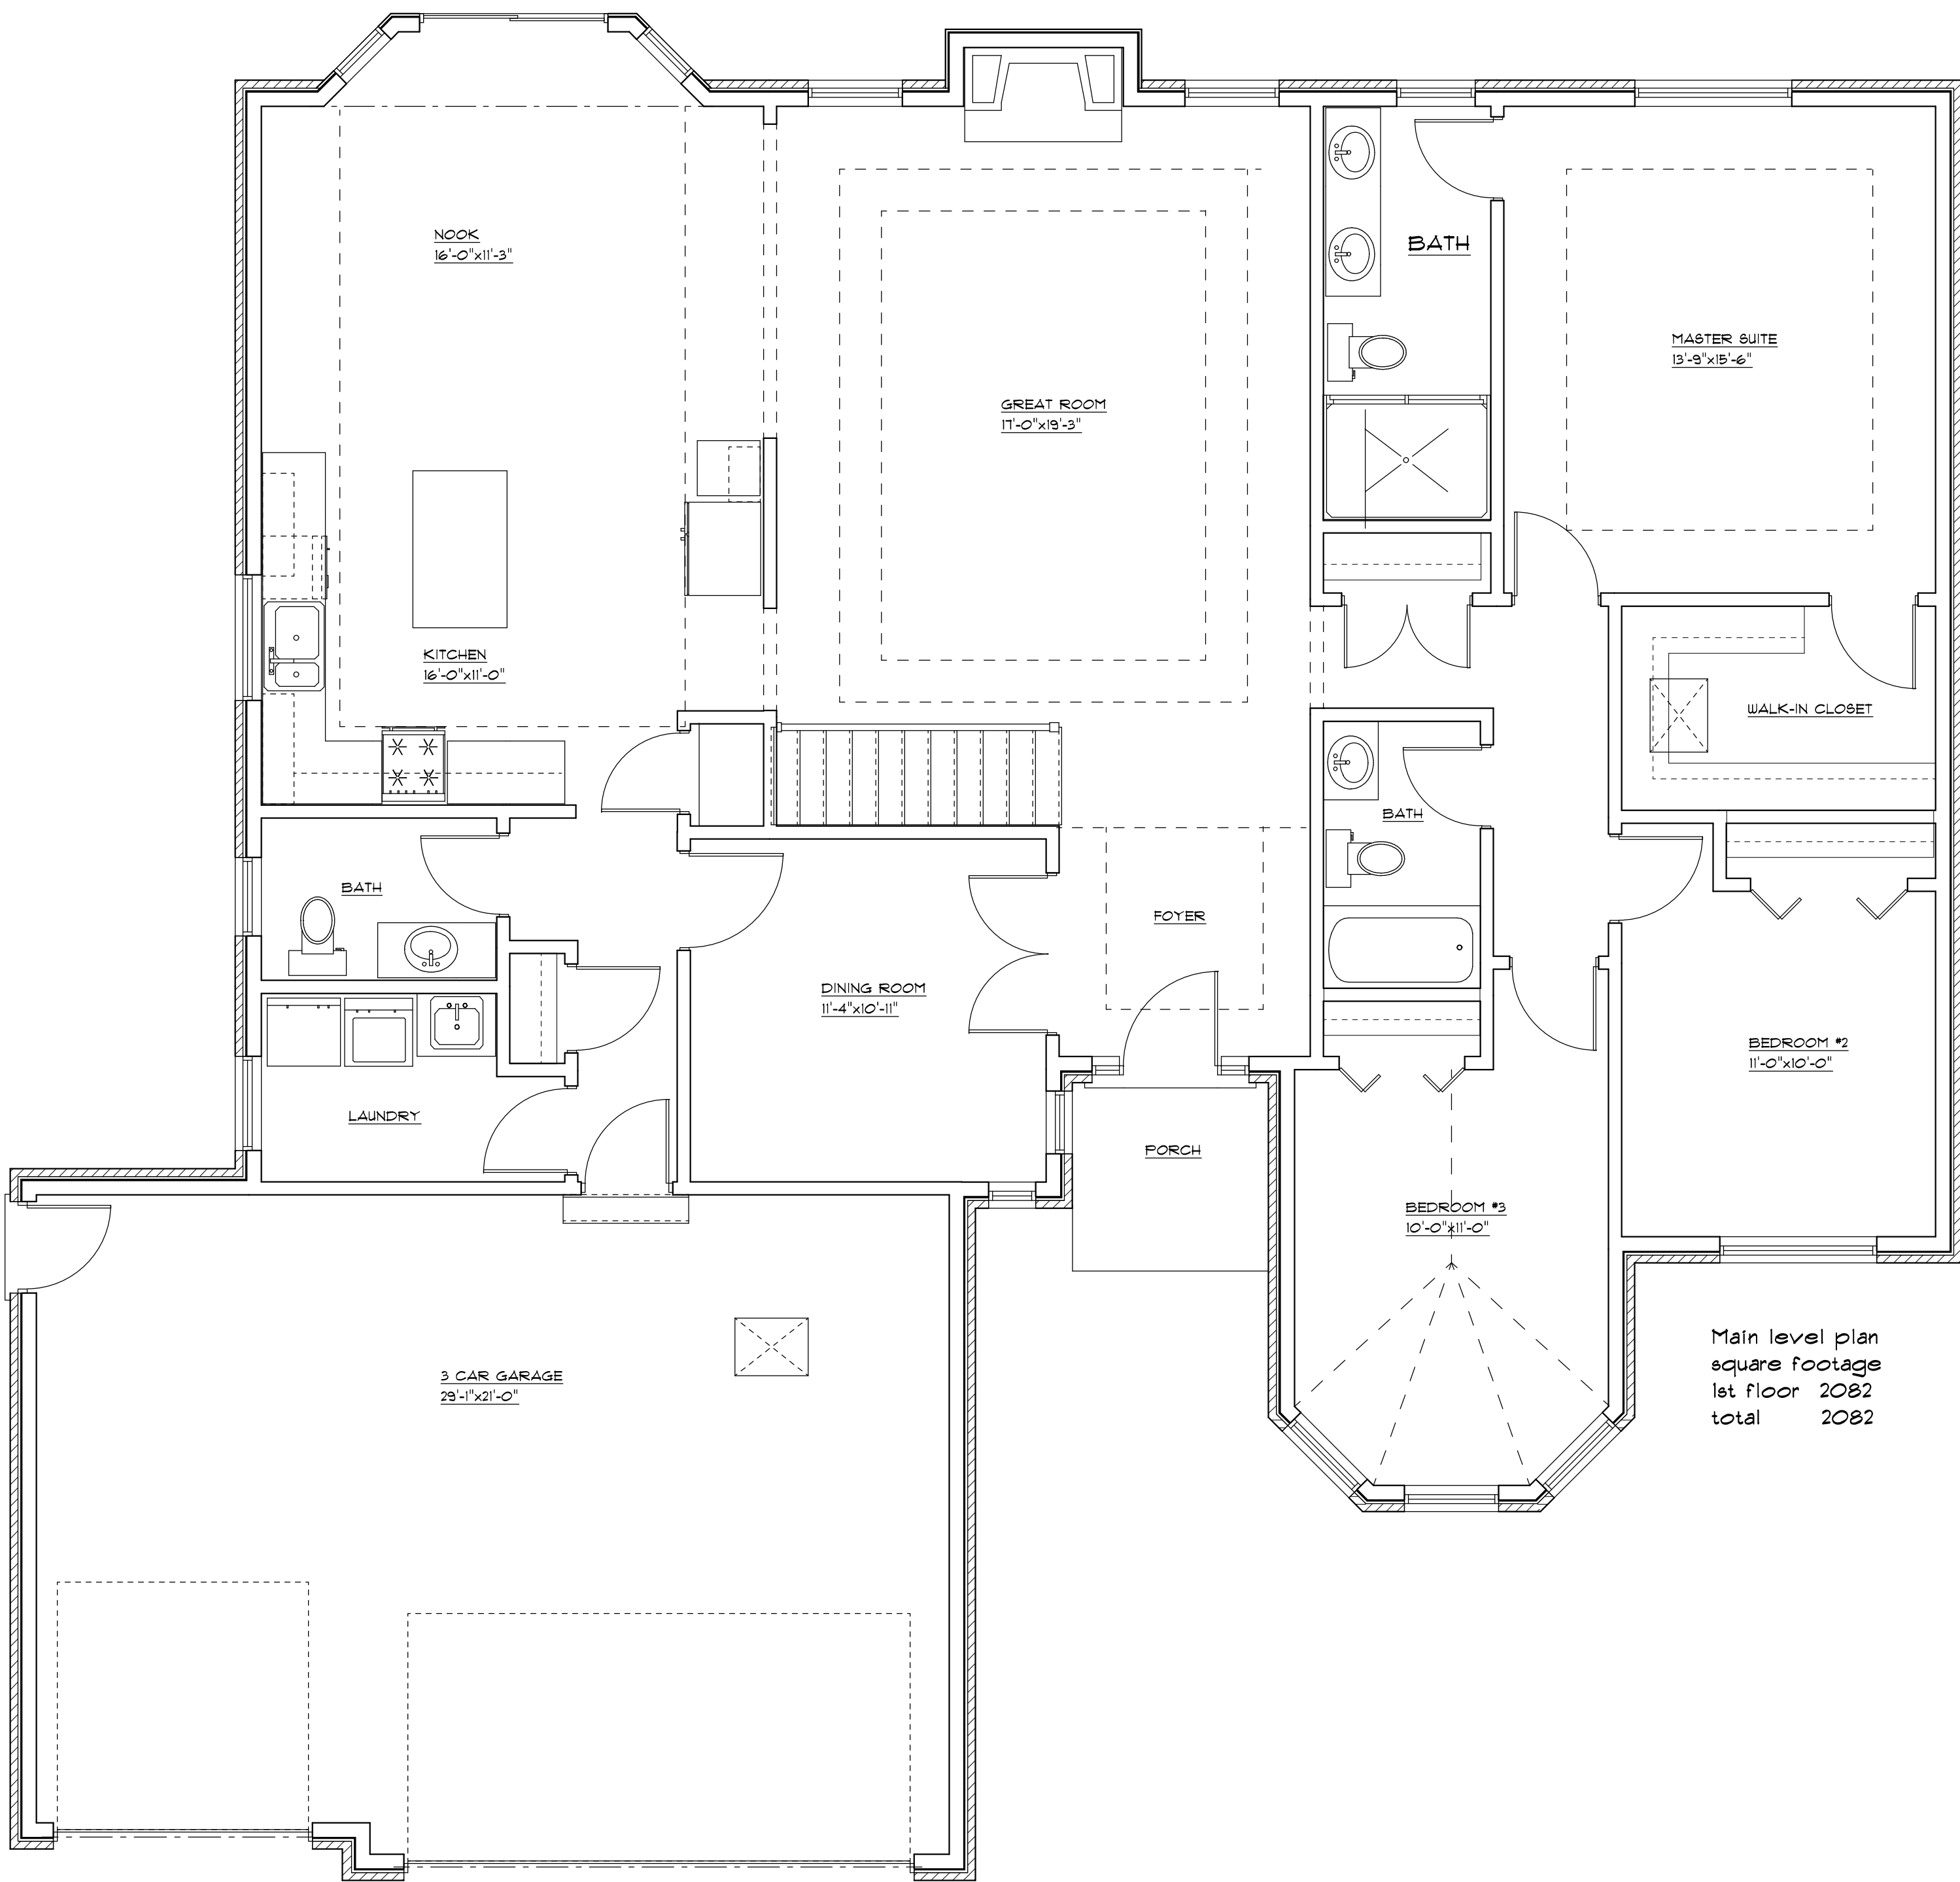

GOLDEN HOMES
TIFFANY 2 RANCH

FLOOR PLAN