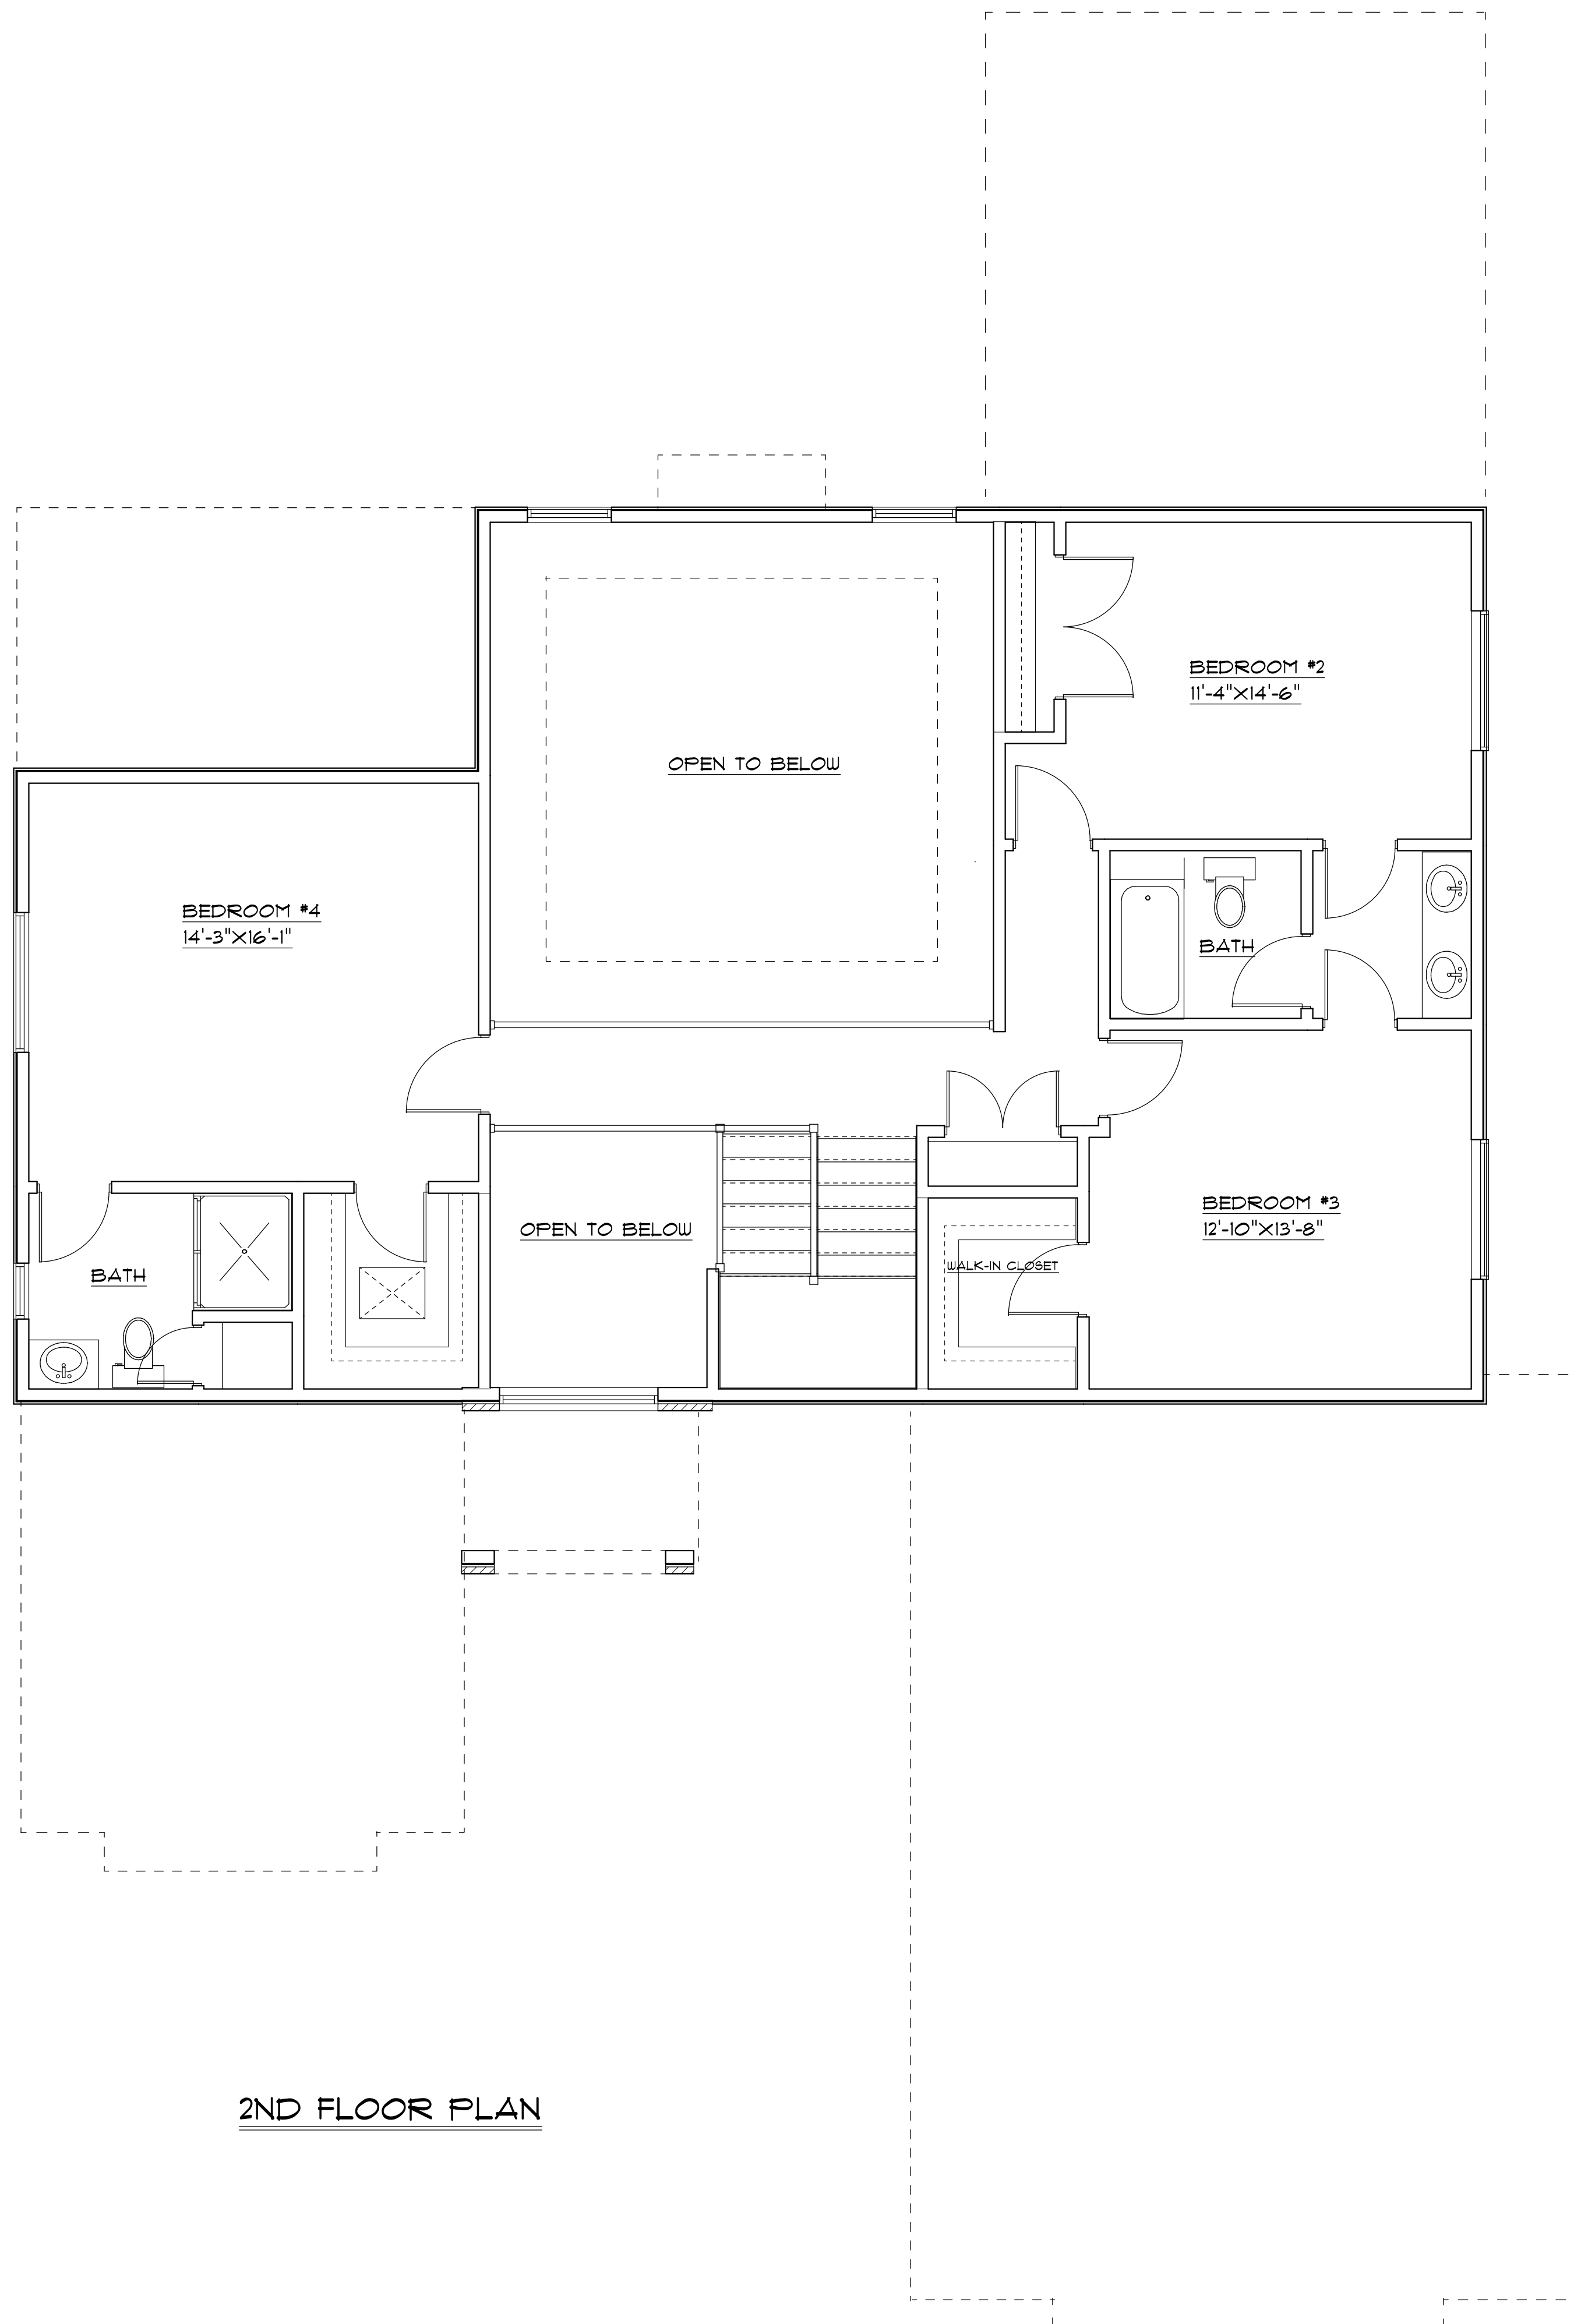

GOLDEN HOMES
3054 SPLIT LEVEL

2ND FLOOR PLAN